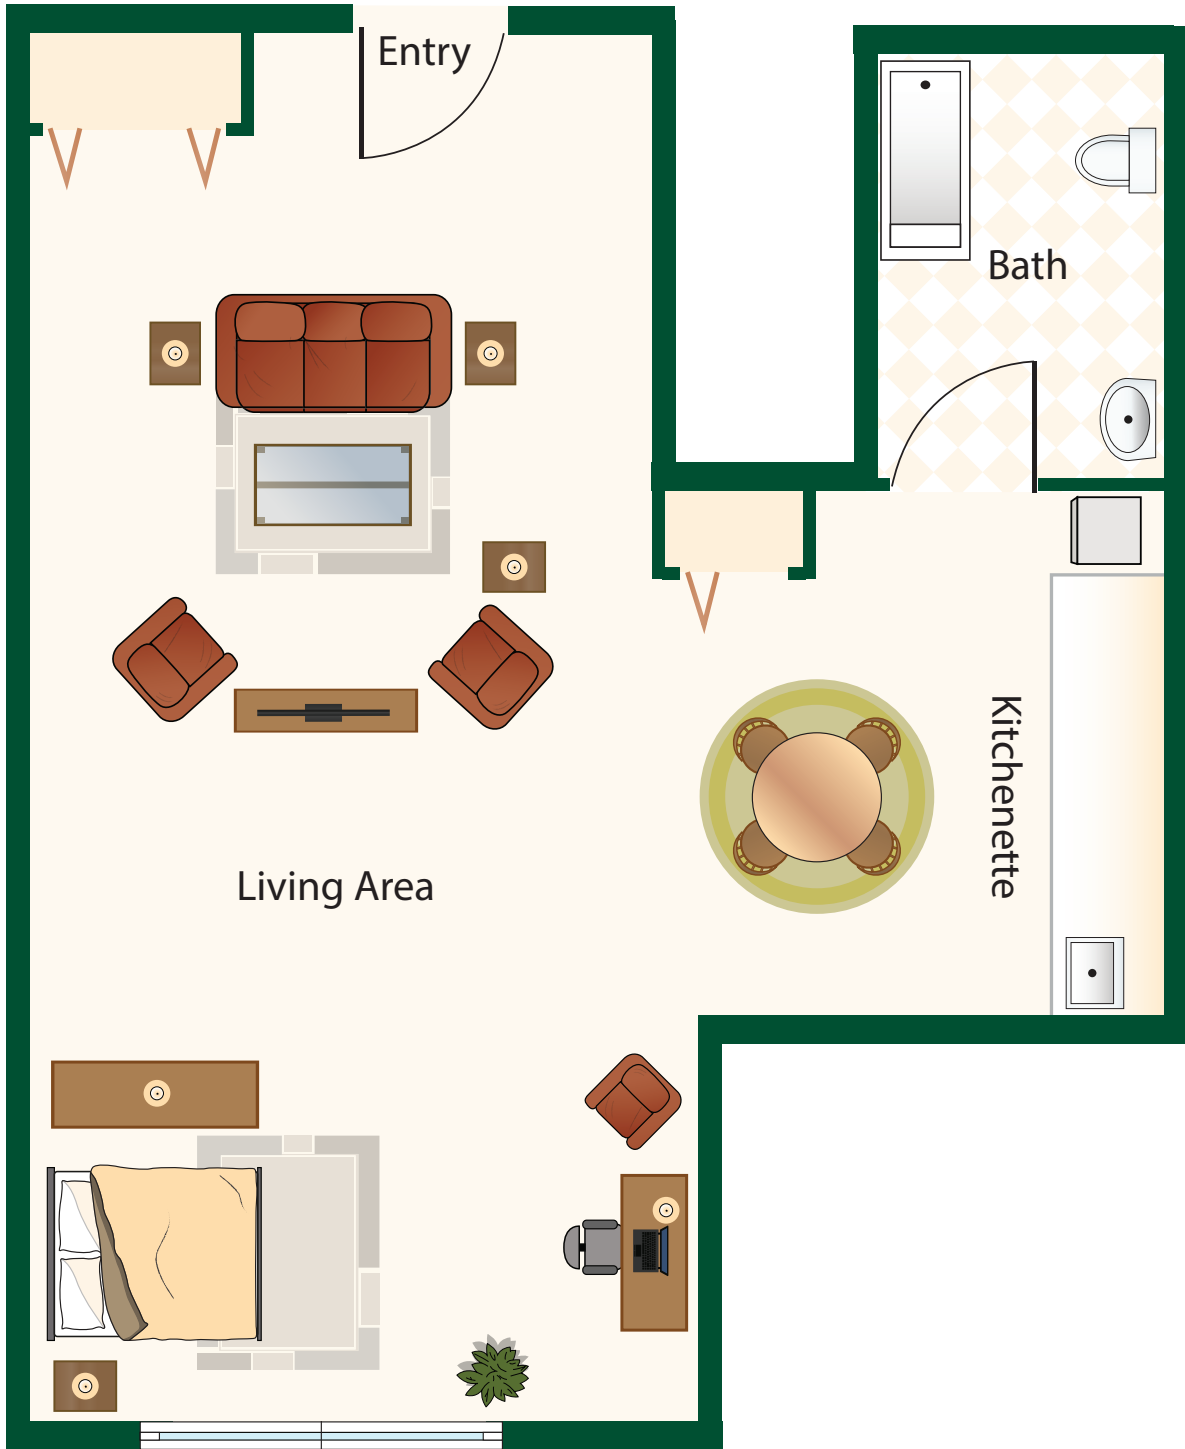

# Studio

## 270 Sq. Ft.

*Square footage is approximate.*

*Layouts, dimensions and square footage may vary within apartment types.*

**B** BENTLEY  
Assisted Living  
*at Branchville*

## 288 Sq. Ft.

*Square footage is approximate.*

*Layouts, dimensions and square footage may vary within apartments types.*

**B** BENTLEY  
Assisted Living  
*at Branchville*